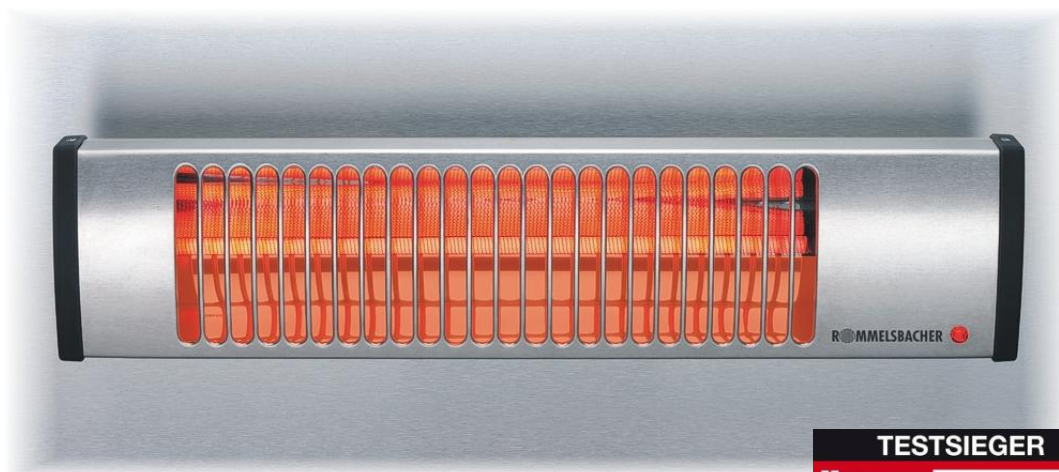

BABY'S CHANGING-TABLE RADIATOR

Cosy warmth – quick and safe

ROMMELSBACHER

Whether above the baby's changing-table or the baby's tub – immediate, safe infrared warmth ensures that babies will not freeze or catch a cold. Totally without pre-heating, the infrared radiation provides cosy warmth within seconds. For baby's absolute safety, the energy-saving quartz heating rod is coated with a protective hose. Furthermore, the appliance heats silently, without draught. The appliance is switched on/off very practically via pull switch and a pilot lamp provides further security in use.

The application field of this infrared heater is wide, also for shortly heating hobby rooms, entrance halls, bathrooms, winter gardens, sheltered terraces and balconies. It can be used wherever warmth is quickly needed. Just mount the radiator at a wall, pull the practical pull switch and the temperature rises quickly. The superior stainless steel casing makes the appliance look chic and in addition it is easy to clean. For safe wall mounting, suitable installation material is enclosed. The radiator's tilt angle can also be adapted afterwards if needed. Very practical!

Höchster Komfort für
Baby und Eltern

Technical data:

- type: IW 604/E
- 230 V ~ 600 W • stainless steel
- infrared radiator for cosy warmth without pre-heating time
- energy-saving quartz heating rod
- special safety through protective hose covering the heating rod
- silently as no air circulation
- with variably adjustable wall mounting
- pilot lamp and pull switch
- incl. installation material
- dimensions: 54 x 12.5 x 13 cm
- EAN: 4001797421005